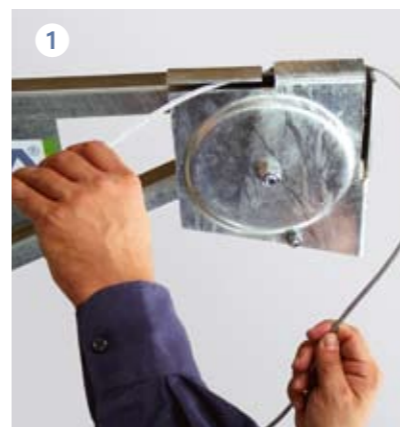

GEDA Maxi 150 S

Load capacity 150 kg
Lifting height 40/76 m
Rope length 51/81 m
Electrical 0,45/1,35 kW/
power supply 230 V/50 Hz
Lifting speed 15/45 m/min.

The handy helper for scaffolding

GEDA scaffold hoists offer great advantages primarily thanks to **quick assembly** and **rapid conversion**. The handy rope drum drive is easily secured at the bottom of the scaffold while the lightweight swivel arm is attached at the top of the scaffold at the desired height. The maximum working height is 40 m, reaching up to 76 m when the winch is set higher.