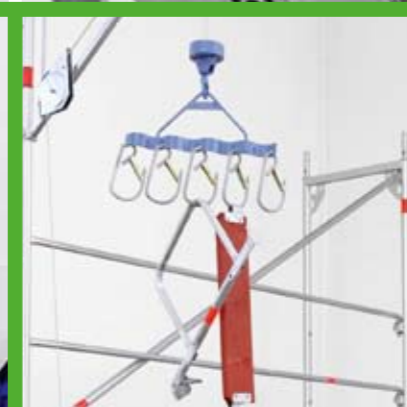

Heisplan

GEDA®

ROPE HOISTS

Mini 60 S

Maxi 120 S

Maxi 150 S

Ideal for scaffolders,
decorators and facade
fabricators!

The quick and safe hoist
for transporting material on a scaffold.

► **Technical data**

GEDA Mini 60 S

Load capacity 60 kg
Lifting height 40/76 m
Rope length 51/81 m
Electrical 0,25/0,75 kW/
power supply 230 V/50 Hz
Lifting speed 23/69 m/min.

GEDA Maxi 120 S

Load capacity 120 kg
Lifting height 40/76 m
Rope length 51/81 m
Electrical 0,45/1,35 kW/
power supply 230 V/50 Hz
Lifting speed 20/60 m/min.

GEDA Maxi 150 S

Load capacity 150 kg
Lifting height 40/76 m
Rope length 51/81 m
Electrical 0,45/1,35 kW/
power supply 230 V/50 Hz
Lifting speed 15/45 m/min.

The handy helper for scaffolding

GEDA scaffold hoists offer great advantages primarily thanks to **quick assembly** and **rapid conversion**. The handy rope drum drive is easily secured at the bottom of the scaffold while the lightweight swivel arm is attached at the top of the scaffold at the desired height. The maximum working height is 40 m, reaching up to 76 m when the winch is set higher.