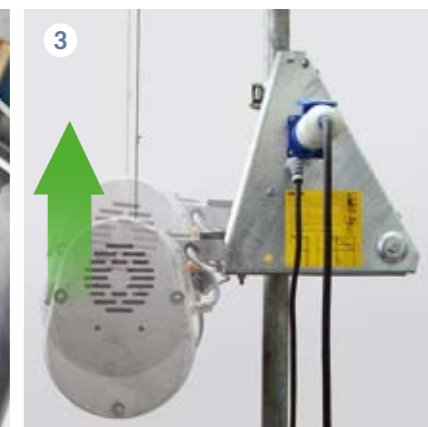

► **Technical data**

GEDA Mini 60 S

Load capacity 60 kg
Lifting height 40/76 m
Rope length 51/81 m
Electrical 0,25/0,75 kW/
power supply 230 V/50 Hz
Lifting speed 23/69 m/min.

GEDA Maxi 120 S

Load capacity 120 kg
Lifting height 40/76 m
Rope length 51/81 m
Electrical 0,45/1,35 kW/
power supply 230 V/50 Hz
Lifting speed 20/60 m/min.

GEDA Maxi 150 S

Load capacity 150 kg
Lifting height 40/76 m
Rope length 51/81 m
Electrical 0,45/1,35 kW/
power supply 230 V/50 Hz
Lifting speed 15/45 m/min.

The handy helper for scaffolding

GEDA scaffold hoists offer great advantages primarily thanks to **quick assembly** and **rapid conversion**. The handy rope drum drive is easily secured at the bottom of the scaffold while the lightweight swivel arm is attached at the top of the scaffold at the desired height. The maximum working height is 40 m, reaching up to 76 m when the winch is set higher.