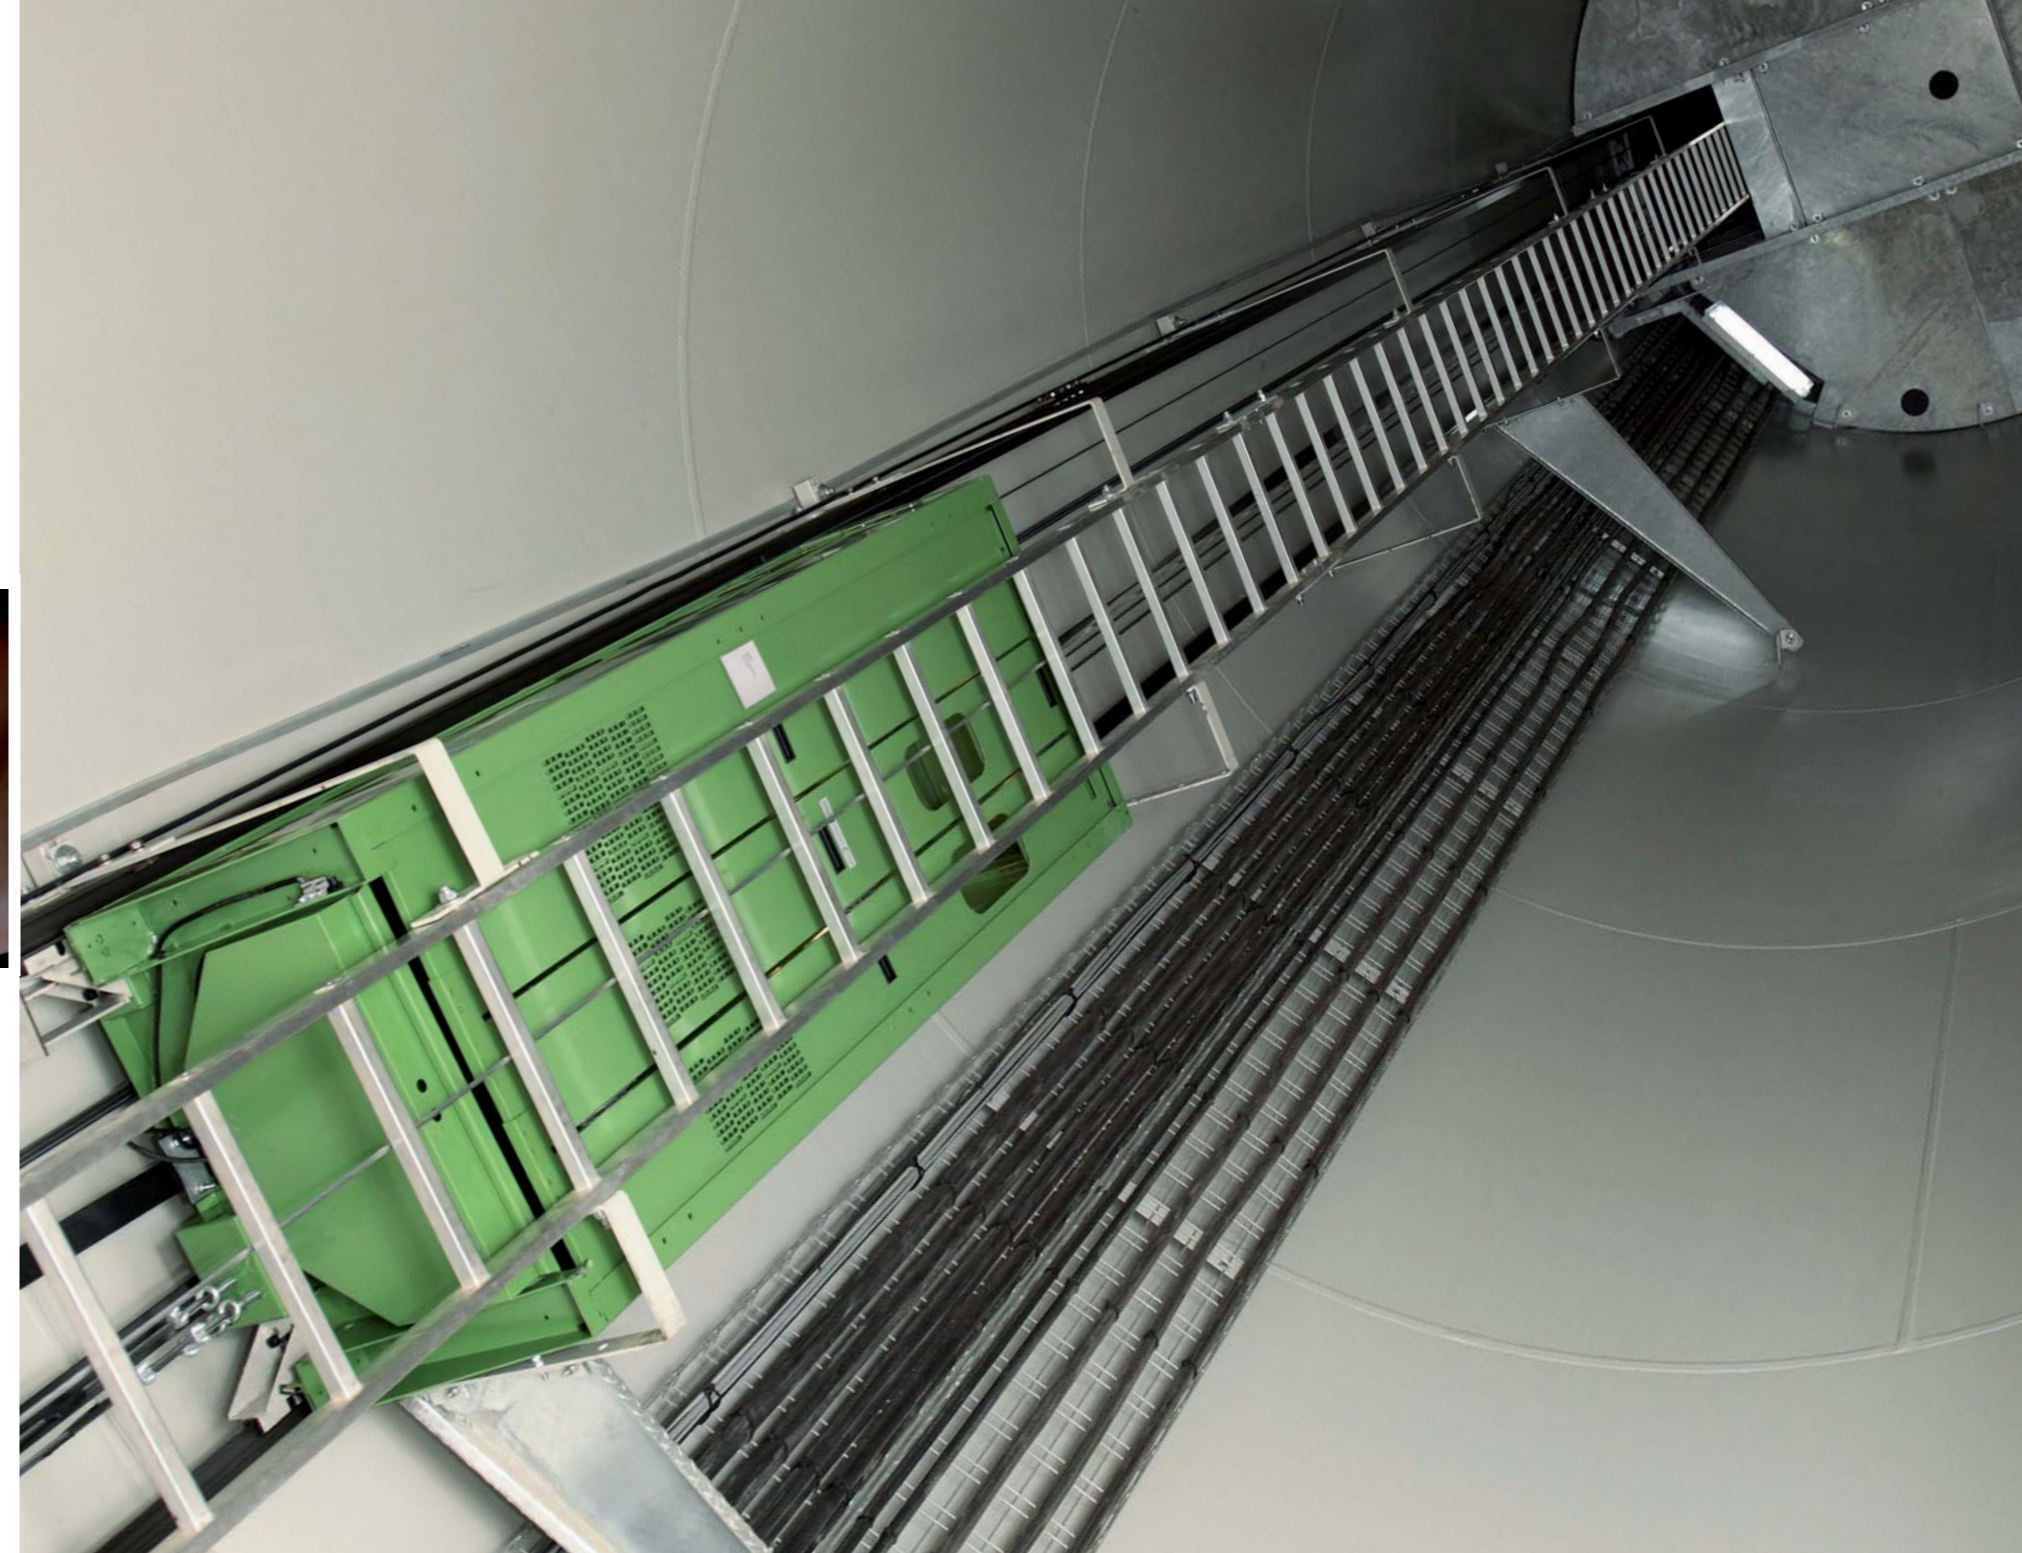

Ability.  
Rising to the challenge on a daily basis.

MP PARKING lift  
Jaguar showroom  
Córdoba. Spain  
Lift: MP5850L 02H

Sustainability.  
The power that turns our cogs.

MP EOLIFT  
Sisante Iberdrola Wind Farm  
Cuenca. Spain